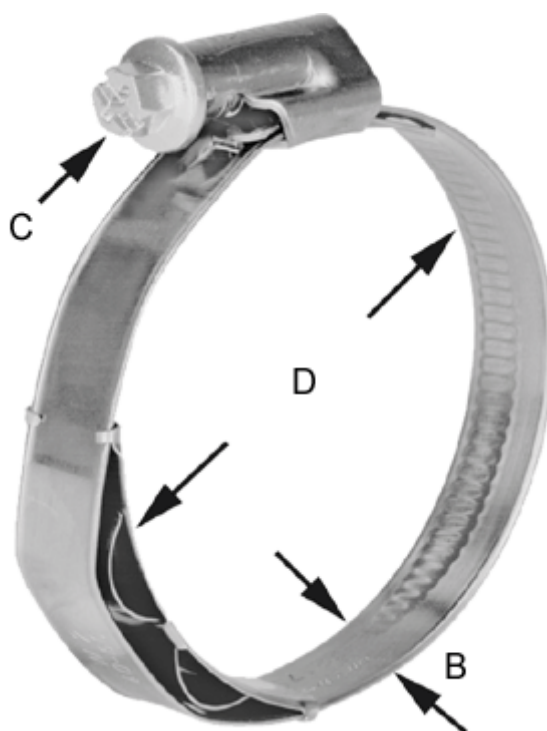

Article number: 021376708140

Description: Worm Drive Hose Clip with spring insert  
TORRO WF 130-150/12 C7 W3 WF W4

## Measures

---

C (screw type)	= C7
Diameter D	= 130-150
Width B	= 12